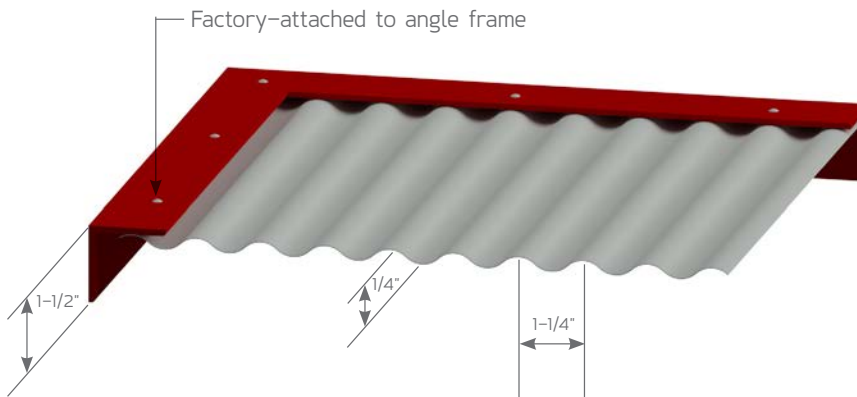

Features

- Durable hot rolled steel framing with riveted galvanized sheeting or light-transmitting Thermal Lexan
- Quick set-up with the Kelly Locking Key and interchangeable panel design
- Enclosures are easily expandable or reconfigurable
- Reusable for multiple projects
- No blowouts, more durable than poly or fabric enclosures
- Install horizontally or vertically with no top or bottom, inside or outside
- No foundation required
- Shipped in storage racks for reuse and transport

Quick set-up with the Locking Key

Reusable for multiple projects

PRODUCT SPECS

Galvanized Panel

- 28-gauge corrugated metal
- Non-combustible

Light-transmitting Panel

- Polycarbonate glazing resin sheet
- CC-1 rated
- 82% light-transmission (ASTM D1003)

Options:

- Gable building configurations for temporary exterior buildings
- Various personnel and equipment door options
- Light transmitting roof and wall panels for natural lighting

STANDARD COMPONENTS & ACCESSORIES